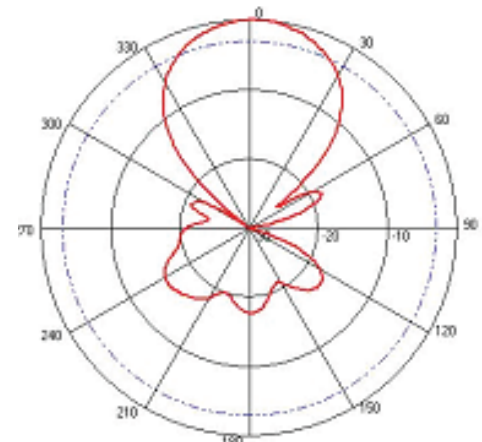

Vertical Pattern (5800MHz)

Mechanical Specifications

Weighing	175g
Gross weight	190 g
Dimension	95×33×190mm
Dimension packing	105×50×280 mm
Rated Wind Velocity	210km/h
Working temperature	-40°C~+60°C