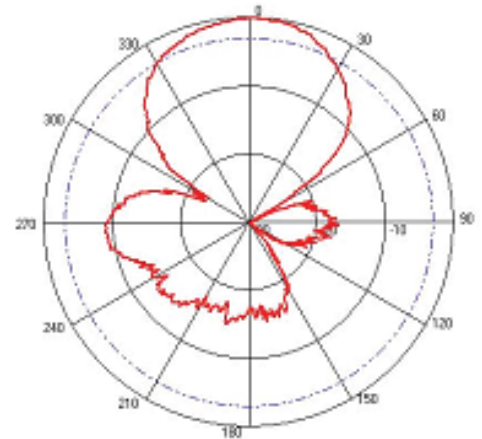

## 5.8GHz Directional Yagi Antenna

#### Electrical Specifications

Frequency	5725-5850MHz
VSWR	<1.5
Input Impedance	50Ω
Gain	12dBi
Front to Back Ratio	≥15dB
Vertical Plane (3dB)	50°±3°
HorizontalPlane(3dB)	55°±3°
Polarization Type	Vertical
MaximumInput Power	100W
Lightning protection	DC ground
Connector Type	N Female
cable	200mm

#### Mechanical Specifications

Weighing	175g
Gross weight	190 g
Dimension	95×33×190mm
Dimension packing	105×50×280 mm
Rated Wind Velocity	210km/h
Working temperature	-40°C~+60°C